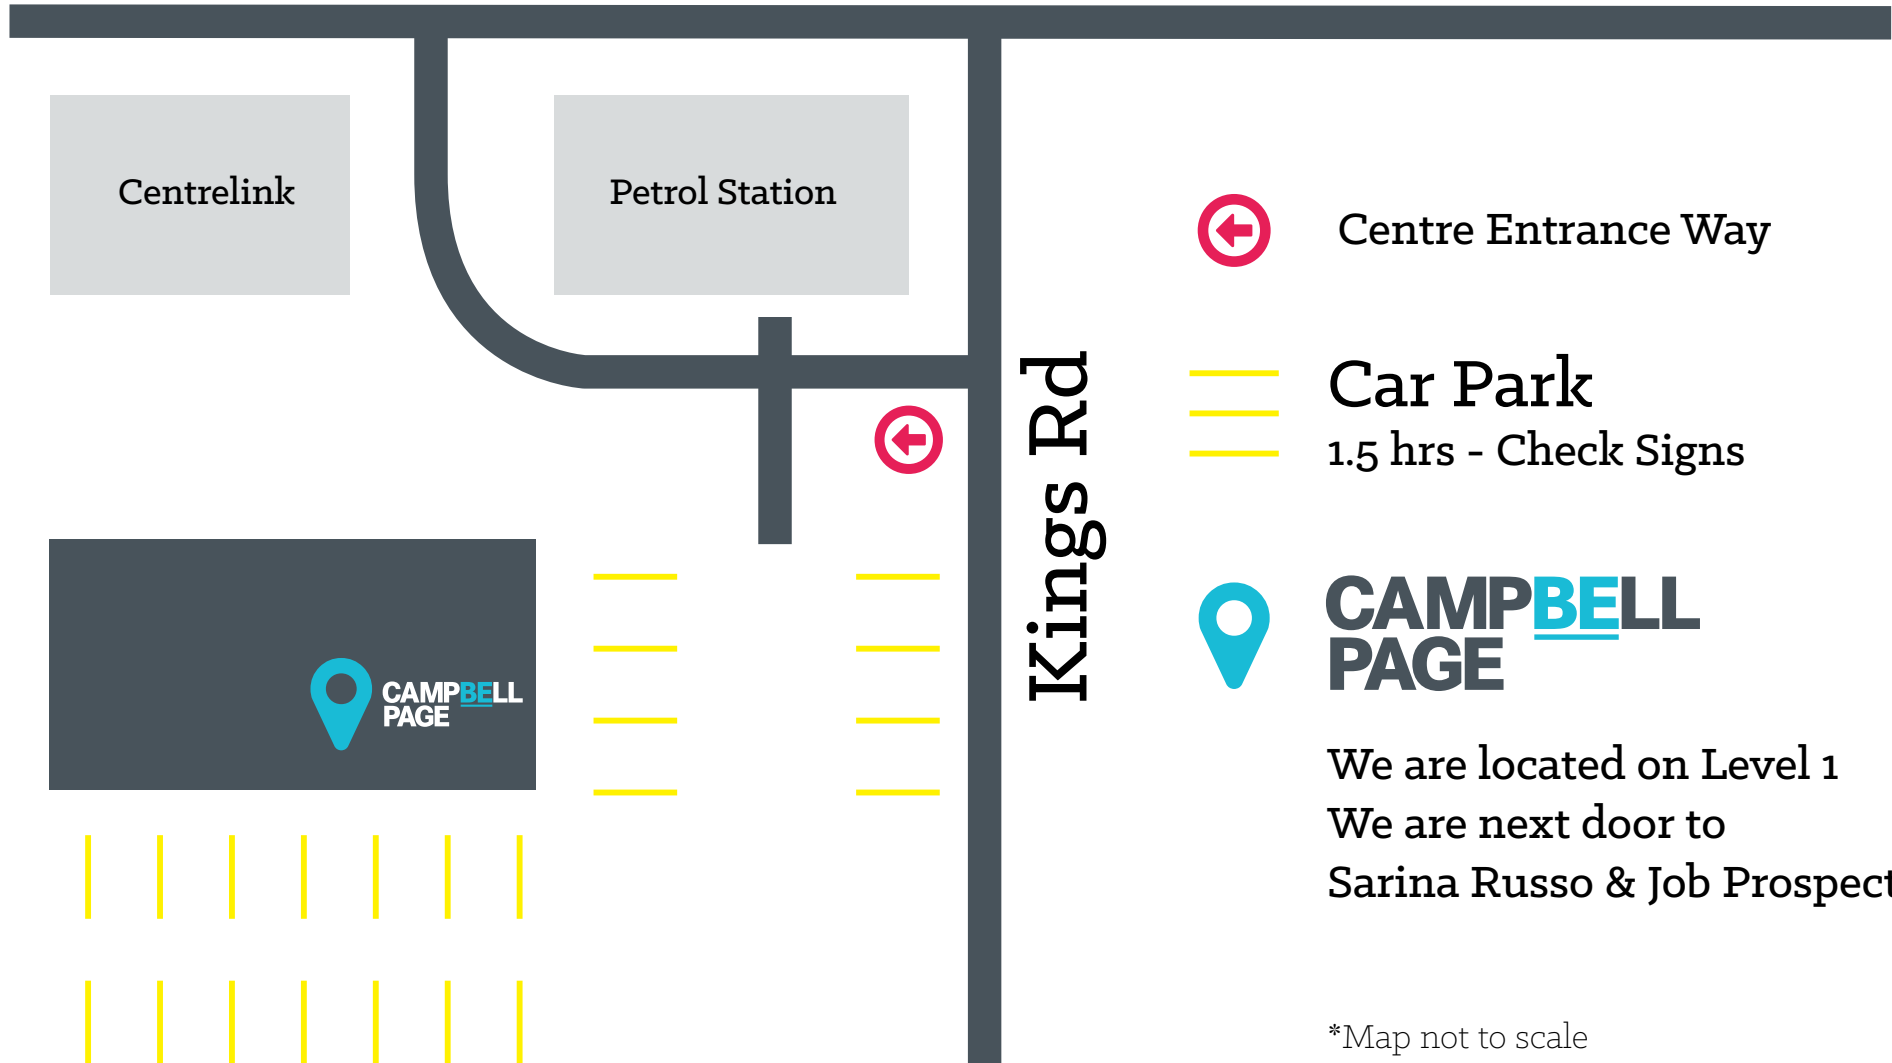

Melton Hwy

Centre Entrance Way

Car Park

1.5 hrs - Check Signs

**CAMPBELL
PAGE**

We are located on Level 1

We are next door to

Sarina Russo & Job Prospects

*Map not to scale